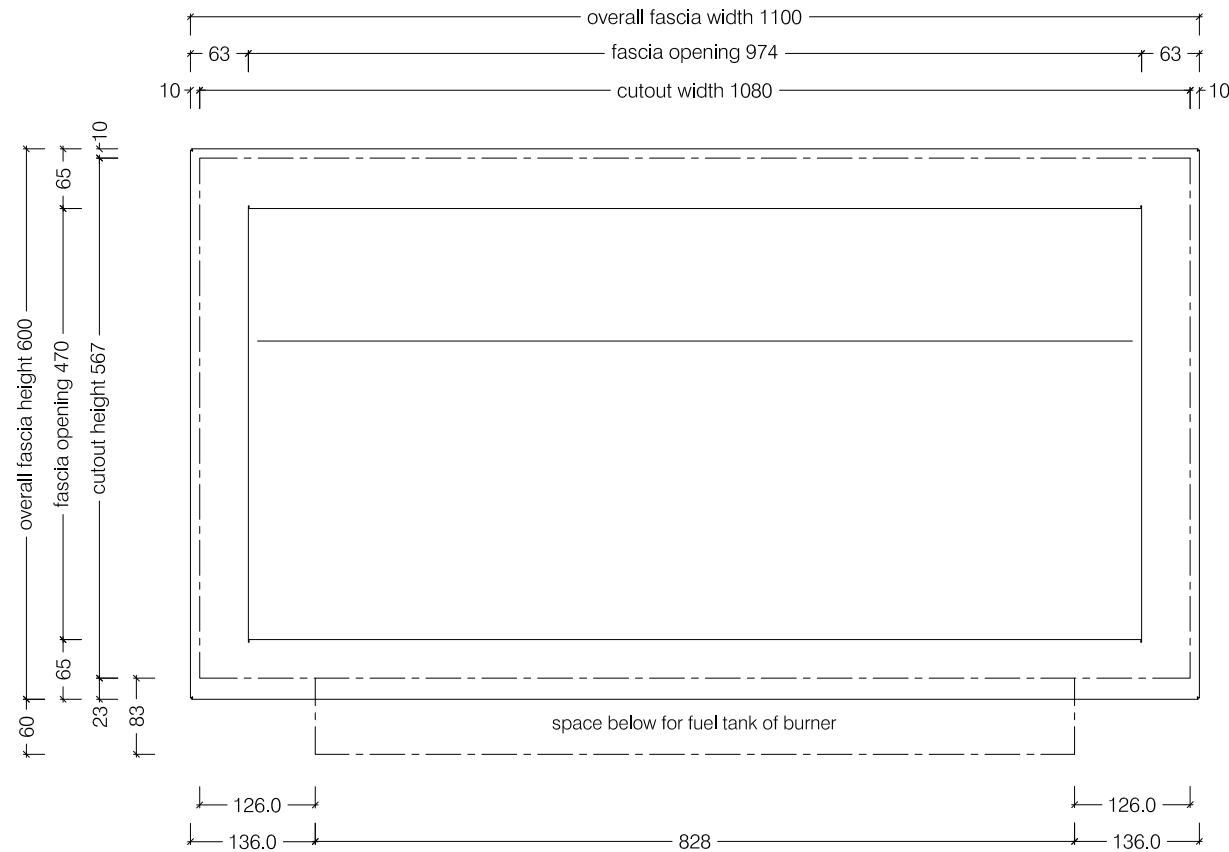

Top View

Front View

Side View

1100 Slimline Firebox for 800 Slimline Burner